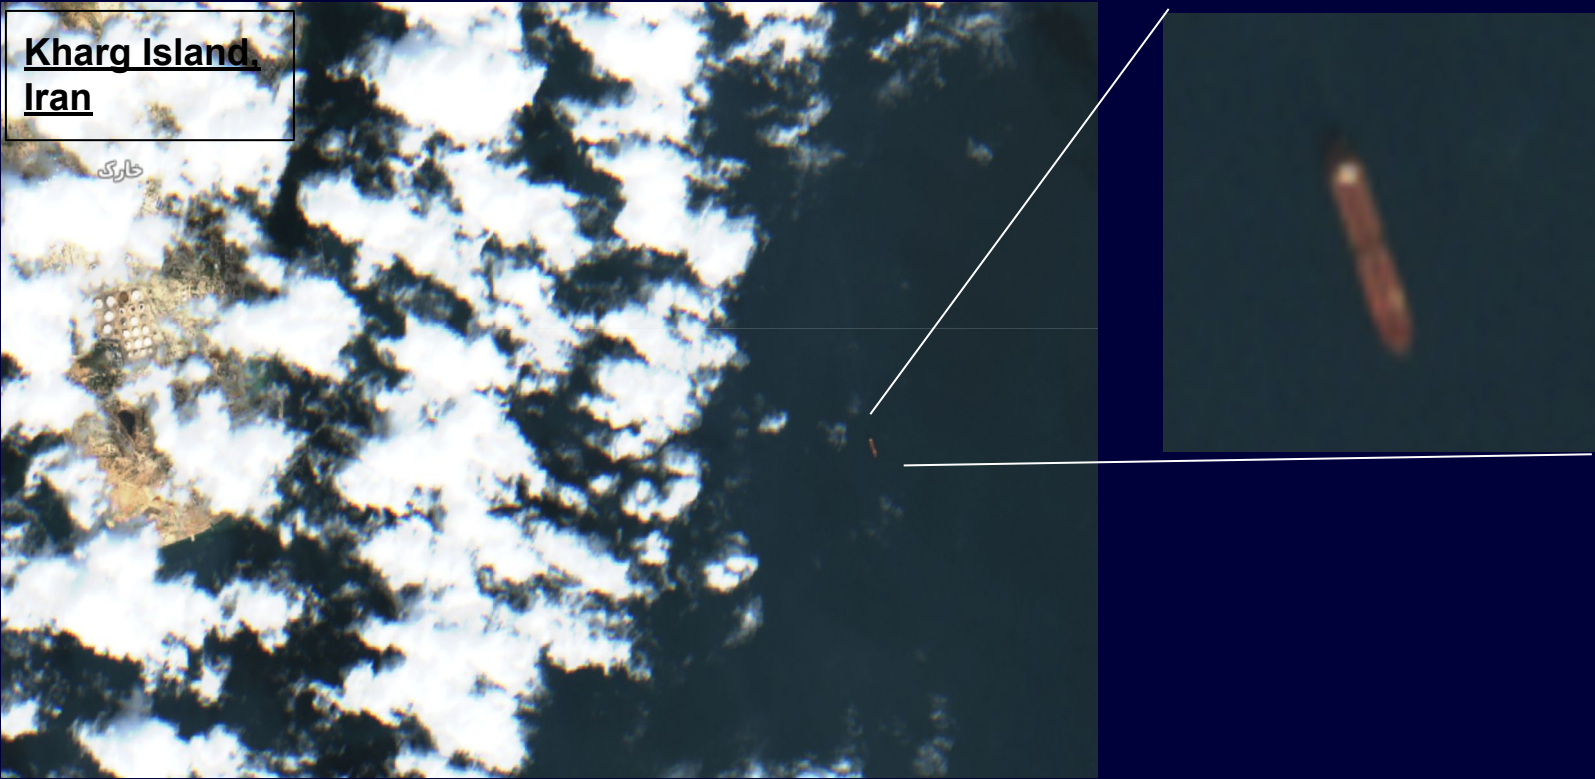

Image of Emerald across Kharg Island,
Sighted at the Kharg Island anchorage,
possibly after an STS, at 29.21683° N,
50.41200° E (Sentinel-2), Jan 17th, 2021

TankerTrackers.com

Image of Emerald Transiting the Med on Feb 2, 2021
(west of Haifa)

Feb 14, 2021: Image of Emerald Engaged in an STS oil transfer of 750,000 Iranian crude oil barrels with Iranian-flagged Suezmax tanker LOTUS (9203784) at 35.24659° N, 35.15890° E (Sentinel-2)

Image of the Lotus coming into Banyas, Syria,
courtesy of Planet Labs, Feb 22nd, 2021